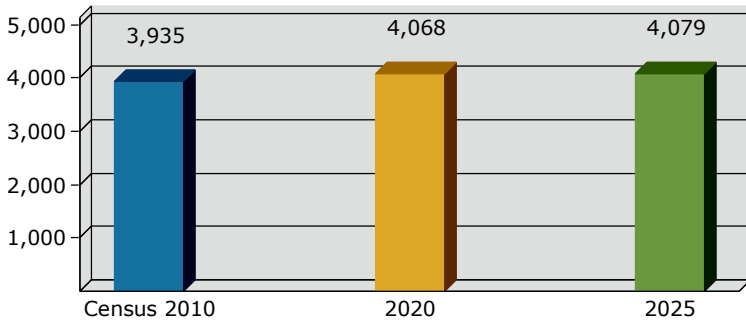

2020 Population by Race

2020 Population by Age

Households

2020 Home Value

2020-2025 Annual Growth Rate

Household Income

Source: U.S. Census Bureau, Census 2010 Summary File 1. Esri forecasts for 2020 and 2025.