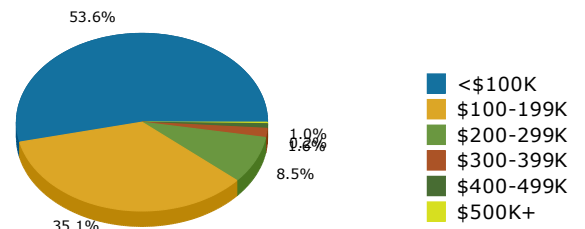

2020 Population by Race

2020 Population by Age

Households

2020 Home Value

2020-2025 Annual Growth Rate

Household Income

Source: U.S. Census Bureau, Census 2010 Summary File 1. Esri forecasts for 2020 and 2025.