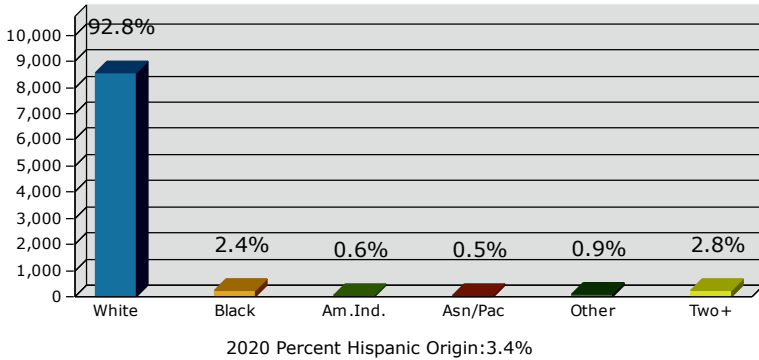

2020 Population by Race

2020 Population by Age

Households

2020 Home Value

2020-2025 Annual Growth Rate

Household Income

Source: U.S. Census Bureau, Census 2010 Summary File 1. Esri forecasts for 2020 and 2025.