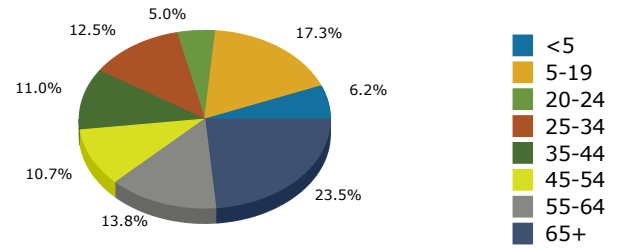

2020 Population by Race

2020 Population by Age

Households

2020 Home Value

2020-2025 Annual Growth Rate

Household Income

Source: U.S. Census Bureau, Census 2010 Summary File 1. Esri forecasts for 2020 and 2025.