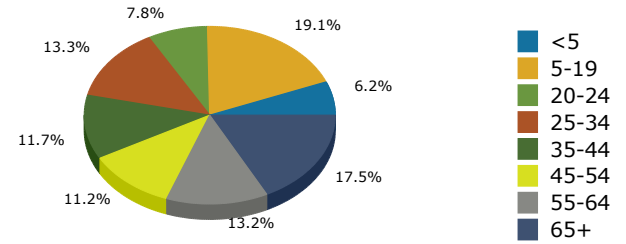

2020 Population by Race

2020 Population by Age

Households

2020 Home Value

2020-2025 Annual Growth Rate

Household Income

Source: U.S. Census Bureau, Census 2010 Summary File 1. Esri forecasts for 2020 and 2025.