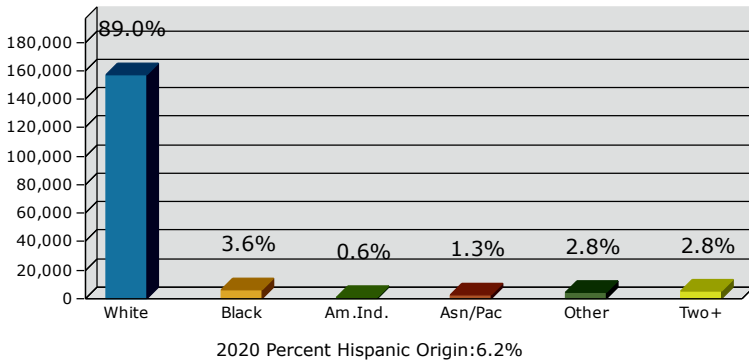

2020 Population by Race

2020 Population by Age

Households

2020 Home Value

2020-2025 Annual Growth Rate

Household Income

Source: U.S. Census Bureau, Census 2010 Summary File 1. Esri forecasts for 2020 and 2025.