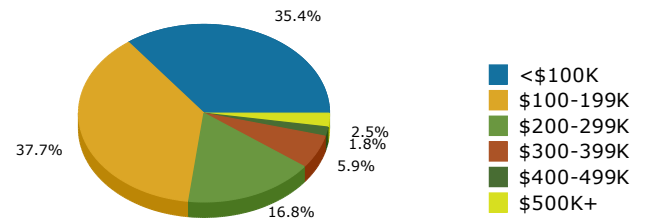

2020 Population by Race

2020 Population by Age

Households

2020 Home Value

2020-2025 Annual Growth Rate

Household Income

Source: U.S. Census Bureau, Census 2010 Summary File 1. Esri forecasts for 2020 and 2025.