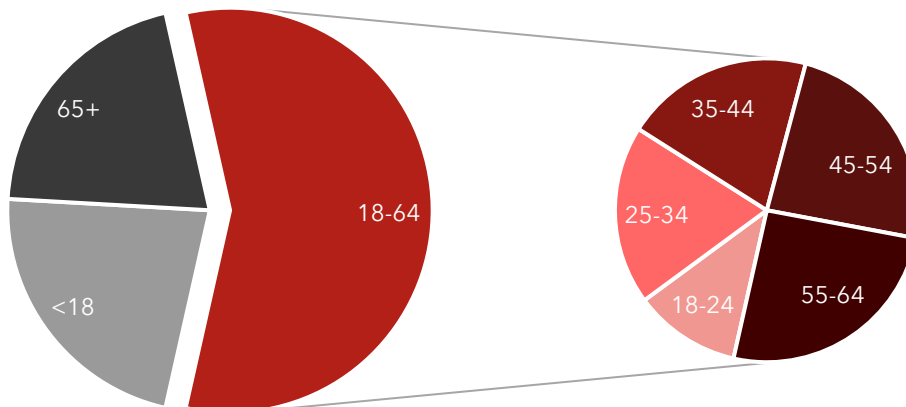

22,076

County Population
(Henry County, MO)

369,167

Regional Population
(within 50 miles)

171,654

Regional Labor Shed
(within 50 miles)

County Population by Age

via US Census Bureau

City Population by Occupation

via Sperling's BestPlaces

City Population by Education Level

Maximum level of education for residents ages 25+ via US Census Bureau

Cost of Living

Cost of living (via Sperling's) is based on a US average of 100. An amount below 100 means Henry County, MO is less expensive than the US average.