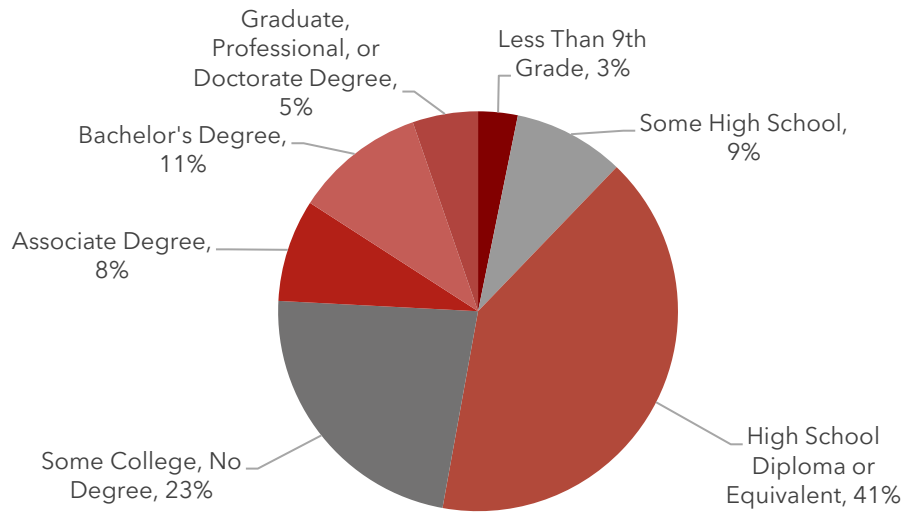

22,076

County Population
(Henry County, MO)

369,167

Regional Population
(within 50 miles)

171,654

Regional Labor Shed
(within 50 miles)

County Population by Age

via US Census Bureau

City Population by Occupation

via Sperling's BestPlaces

City Population by Education Level

Maximum level of education for residents ages 25+ via US Census Bureau

Cost of Living

Cost of living (via Sperling's) is based on a US average of 100. An amount below 100 means Henry County, MO is less expensive than the US average.