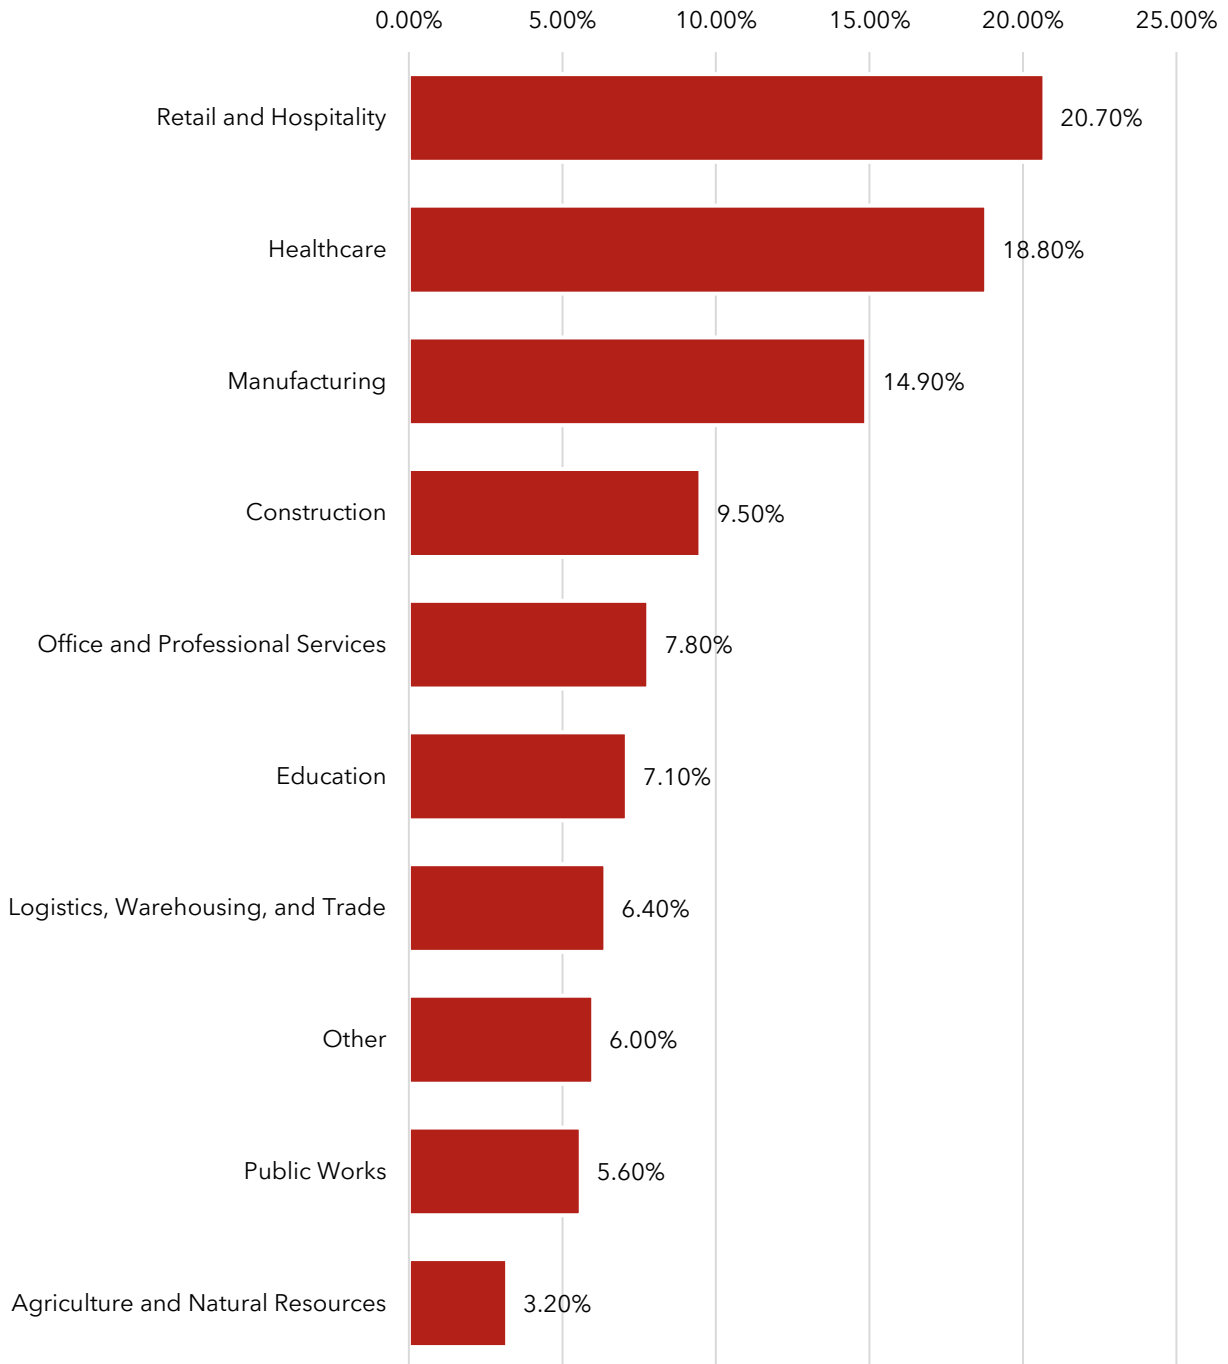

City Population by Occupation

via Sperling's BestPlaces