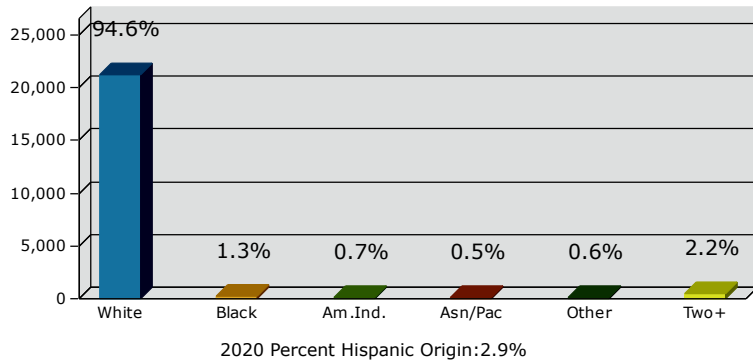

2020 Population by Race

2020 Population by Age

Households

2020 Home Value

2020-2025 Annual Growth Rate

Household Income

Source: U.S. Census Bureau, Census 2010 Summary File 1. Esri forecasts for 2020 and 2025.