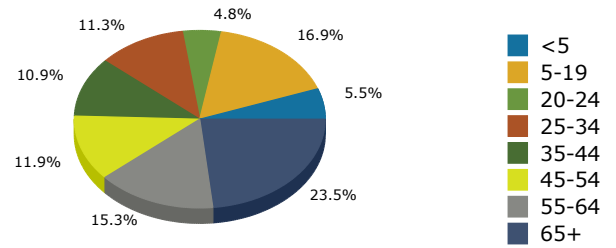

2020 Population by Race

2020 Population by Age

Households

2020 Home Value

2020-2025 Annual Growth Rate

Household Income

Source: U.S. Census Bureau, Census 2010 Summary File 1. Esri forecasts for 2020 and 2025.