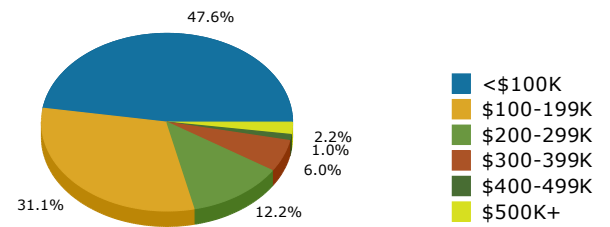

2020 Population by Race

2020 Population by Age

Households

2020 Home Value

2020-2025 Annual Growth Rate

Household Income

Source: U.S. Census Bureau, Census 2010 Summary File 1. Esri forecasts for 2020 and 2025.