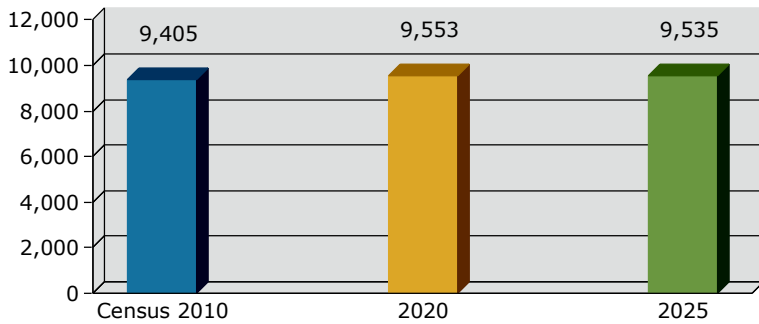

2020 Population by Race

2020 Population by Age

Households

2020 Home Value

2020-2025 Annual Growth Rate

Household Income

Source: U.S. Census Bureau, Census 2010 Summary File 1. Esri forecasts for 2020 and 2025.