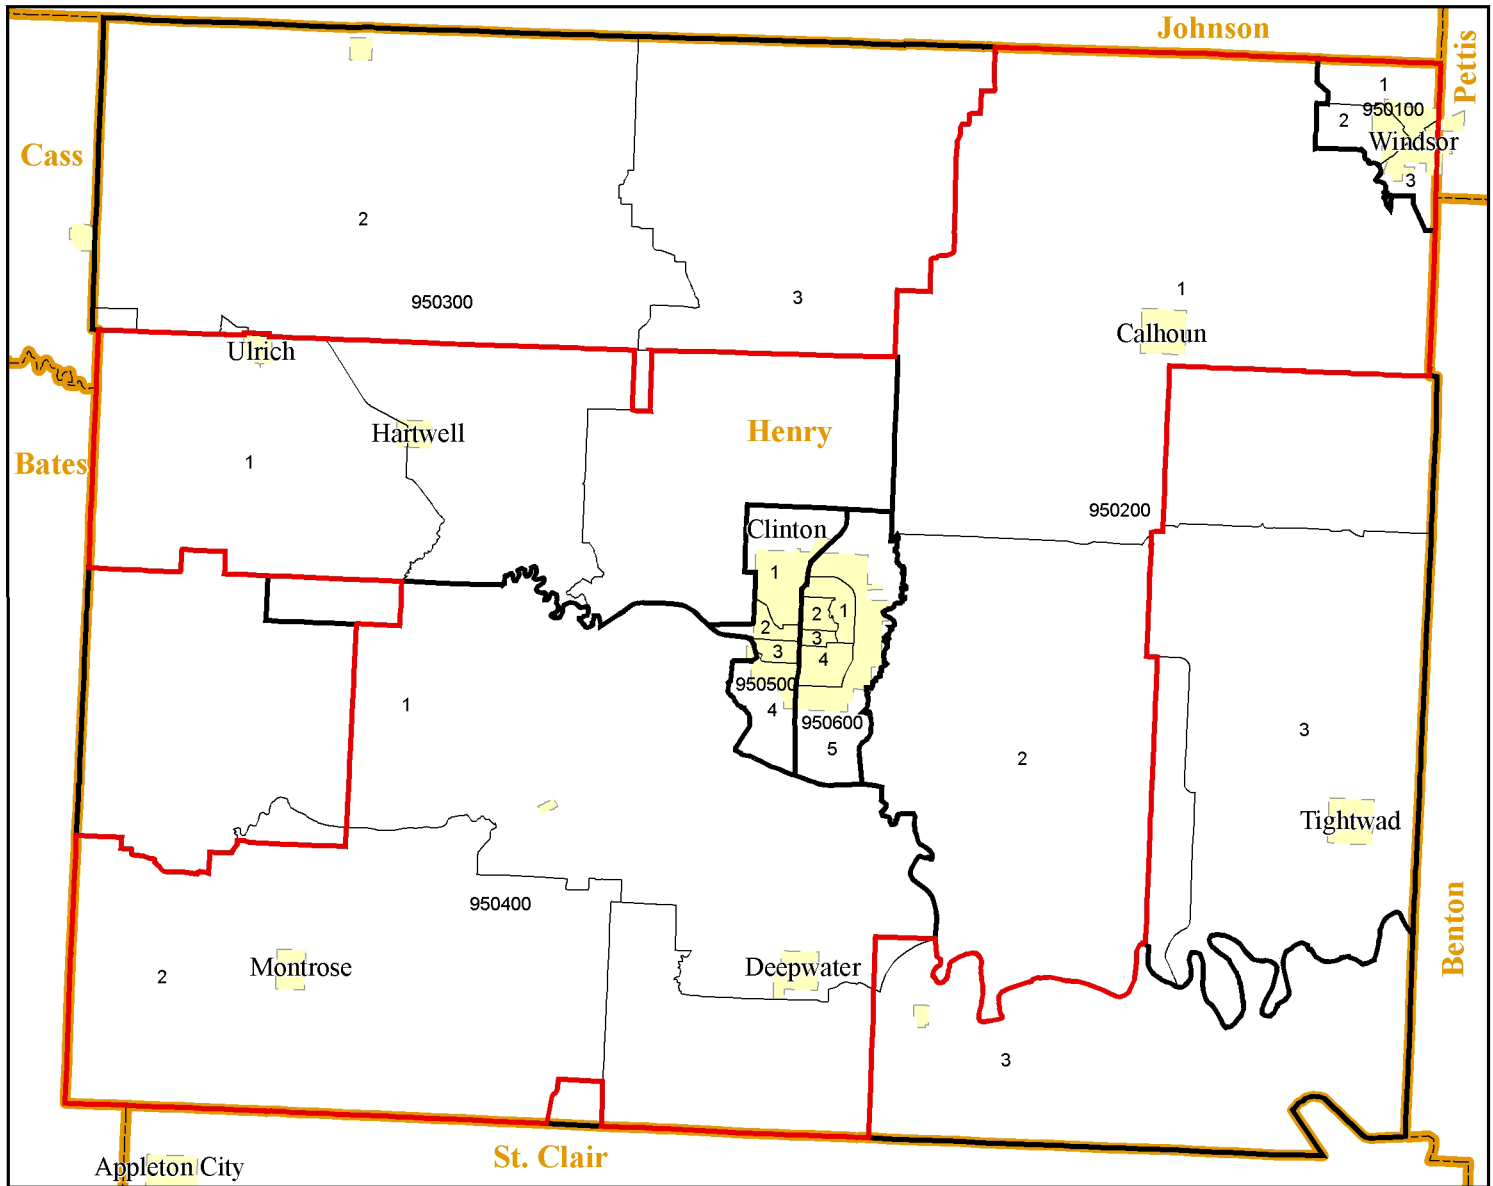

Enhanced Enterprise Zone Henry County

Legend

- EEZ Boundary
- US Census Tract
- US Census Block Group
- Town / City
- County Boundary